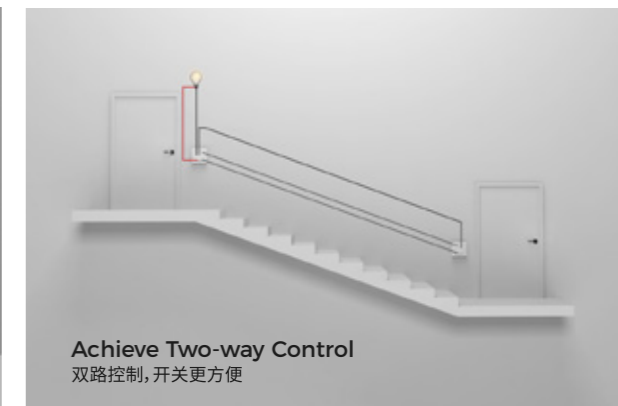

RFR3

Wi-Fi Smart Switch with DIY Mode & RF Control

Remote Control
远程控制

RF Control
RF控制

Voice Control
语音控制

DIY Mode
DIY模式

Input	100-240V AC 50/60Hz
Output	100-240V AC 50/60Hz
Max. Load	10A/2200W
Gang	1-Gang
Wi-Fi	IEEE 802.11 b/g/n 2.4GHz
Material	PC V0
Box Size	94x45x30mm
Weight	65g

DIY SMART SWITCHES

DIY

Achieve Two-way Control
双路控制, 开关更方便

MINIR2

Wi-Fi Smart Switch with DIY Mode

Remote Control

Voice Control

DIY Mode