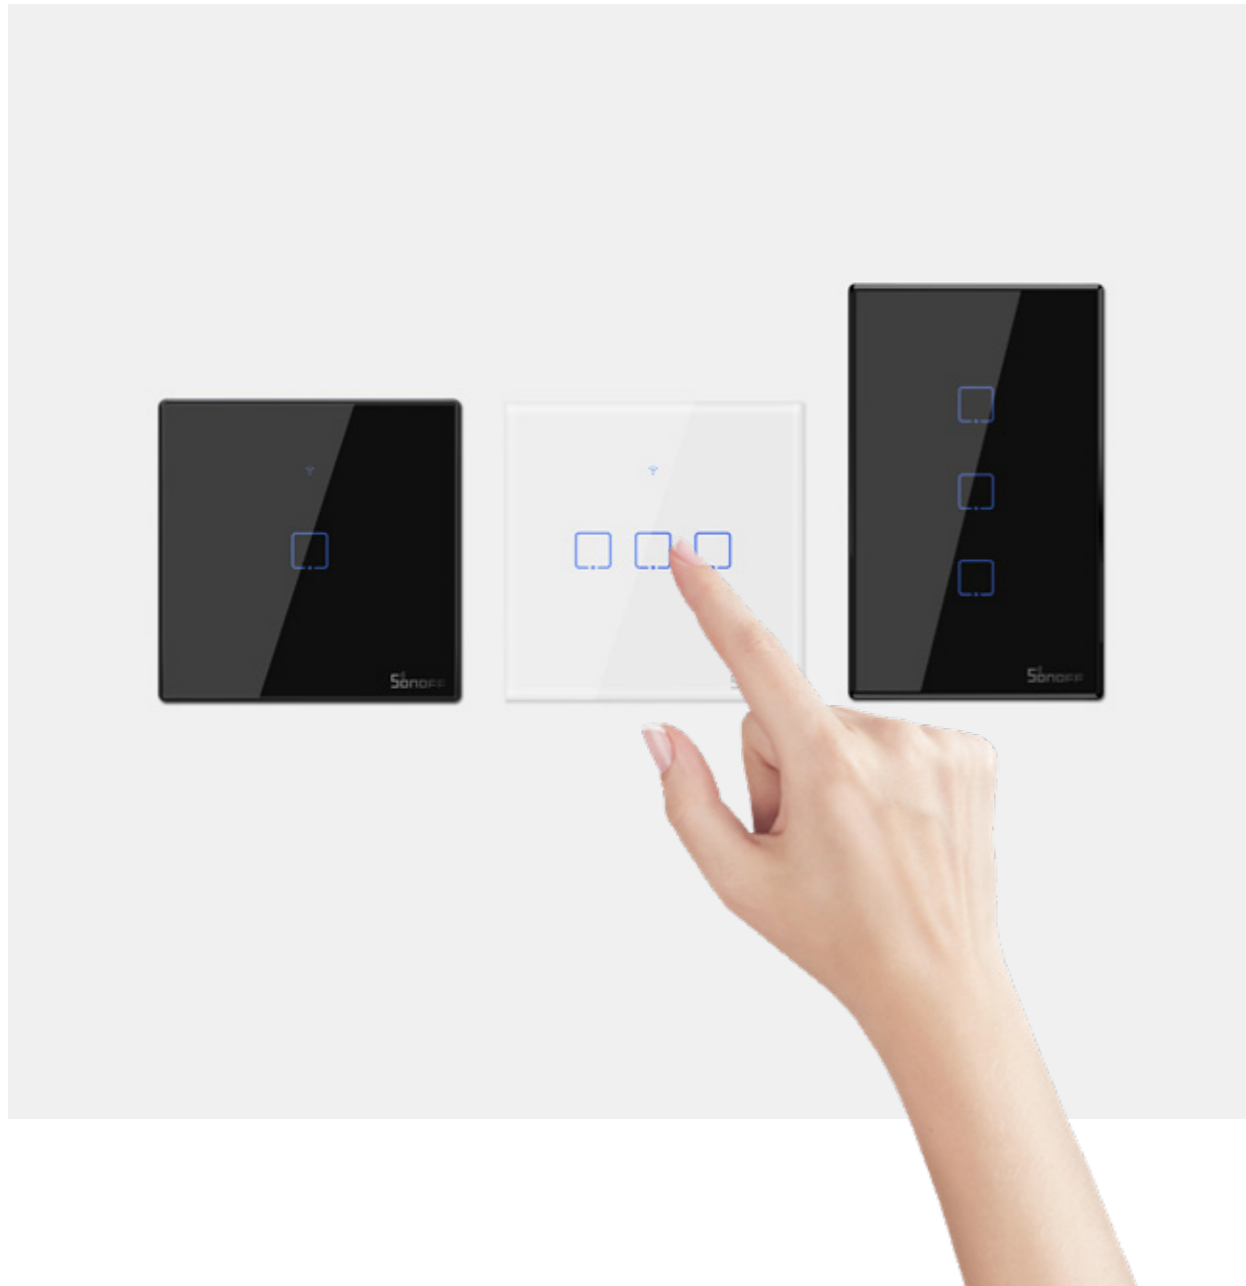

SMART WALL SWITCHES

	T0	T1	T2	T3
433MHz	—	✓	✓	✓
1-gang	✓	✓	✓	✓
2-gang	✓	✓	✓	✓
3-gang	✓	✓	✓	✓
EU	 white	 white	 white	 black
UK	 white	 white	 white	 black
US	 white	—	 white	 black