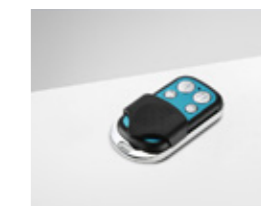

Matching accessories
(Refer to the accessory
series for details)

RM433R2

8-key 433MHz Remote Controller

RM433R2-BASE

433MHz Remote Controller Base

433 RF Controller

4-key 433MHz Remote Controller

DIY SMART SWITCHES