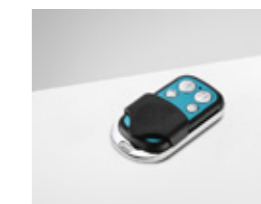

Matching accessories
(Refer to the accessory
series for details)

RM433R2

8-key 433MHz Remote Controller

RM433R2-BASE

433MHz Remote Controller Base

433 RF Controller

4-key 433MHz Remote Controller

پریز هوشمند