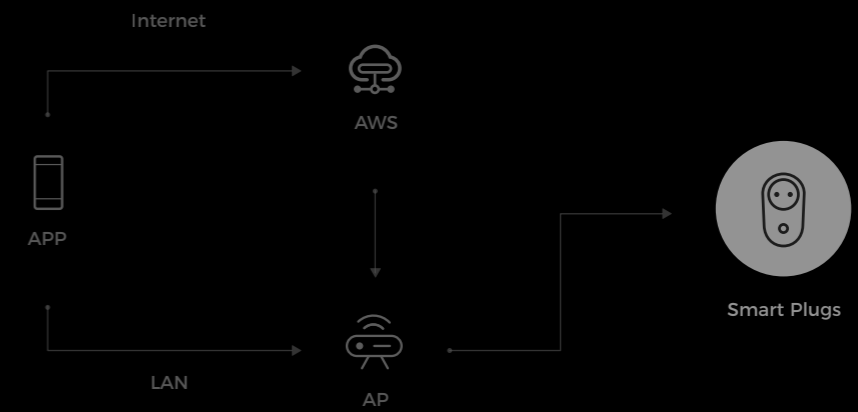

DIY SMART SWITCHES

DIY

SlampherR2

Wi-Fi Smart Lamp Holder with RF Control

Remote Control

RF Control

Voice Control

Input	100-240V AC 50/60Hz
Output	100-240V AC 50/60Hz
Max. Load	2A/450W
Screw Base	E27
Wi-Fi	IEEE 802.11 b/g/n 2.4GHz
Material	PC V0
Box Size	74x74x110mm
Weight	110g

SMART PLUGS

SMART PLUGS

S26

Wi-Fi Smart Plugs

Remote Control
远程控制

Voice Control
语音控制

Input	100-240V AC 50/60Hz
Output	100-240V AC 50/60Hz
Max. Load	10A/2200W
Wi-Fi	IEEE 802.11 b/g/n 2.4GHz
Material	PC V0
Box Size	102x58x75mm
Weight	118g (DE), 121g (FR), 127g (UK) 105g (US), 108g (AU), 112g (CN)