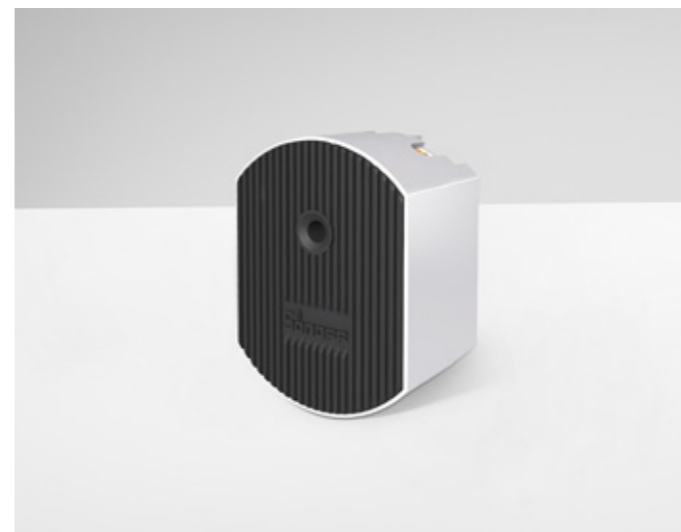

Matching accessories
(Refer to the accessory series for details)

RM433R2

8-key 433MHz Remote Controller

RM433R2-BASE

433MHz Remote Controller Base

L1-2M / 5M

Wi-Fi Smart LED RGB Light Strip

Color Picker