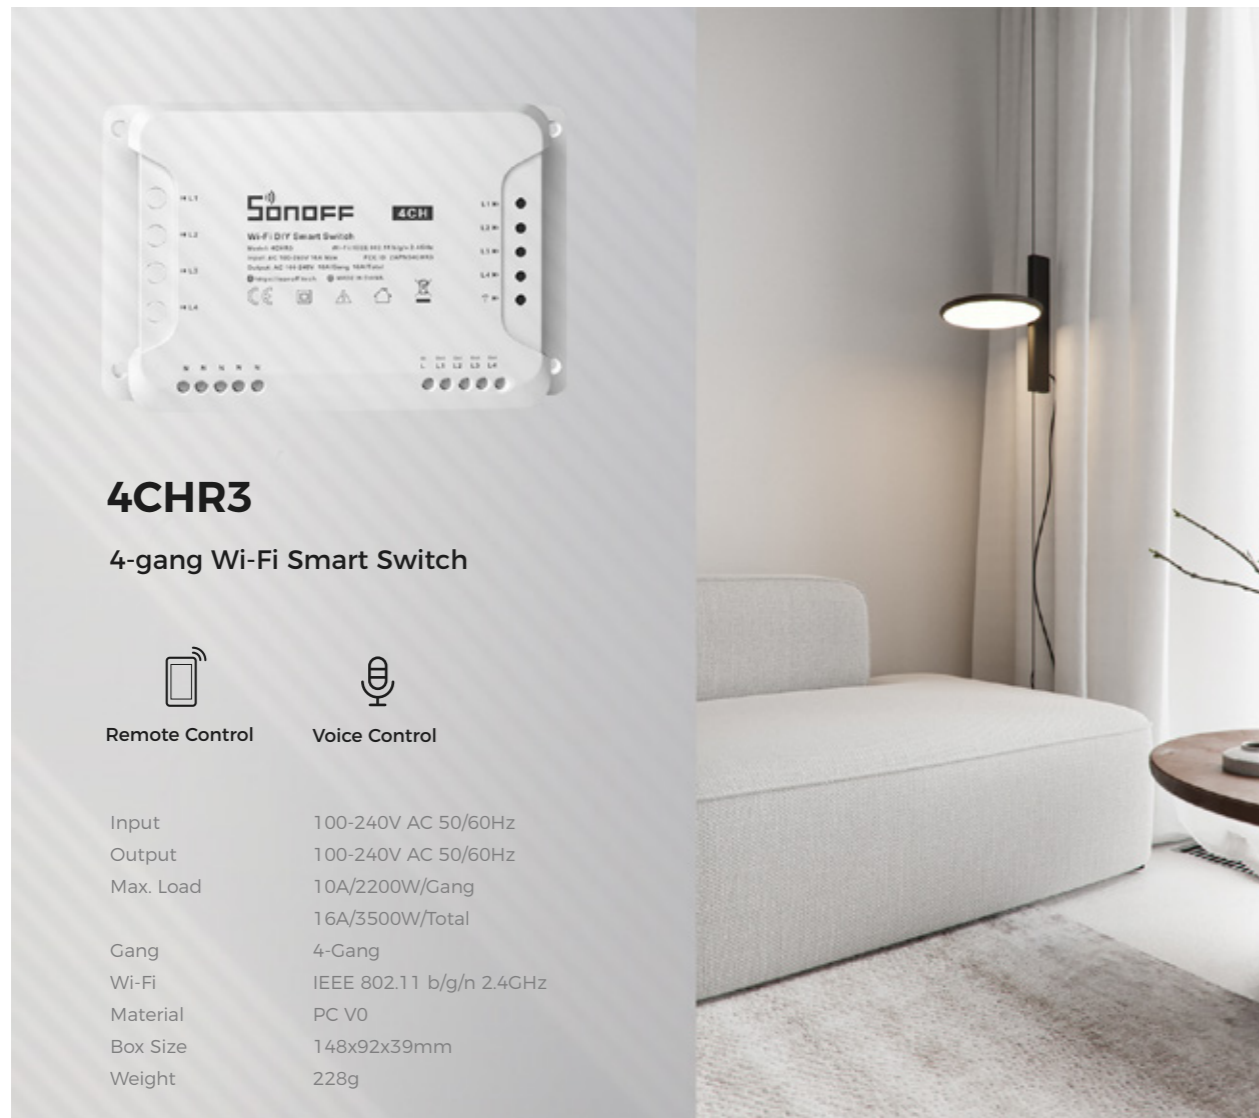

Input	100-240V AC 50/60Hz
Output	100-240V AC 50/60Hz
Max. Load	25A/5500W
Gang	1-Gang
Wi-Fi	IEEE 802.11 b/g/n 2.4GHz
Material	PC V0
Box Size	166x125x49mm
Weight	530g

POWR2

Wi-Fi Smart Switch with Power Monitoring

Remote Control

Voice Control

Power Monitoring

Input	100-240V AC 50/60Hz
Output	100-240V AC 50/60Hz
Max. Load	15A/3500W
Gang	1-Gang
Wi-Fi	IEEE 802.11 b/g/n 2.4GHz
Material	PC V0
Box Size	118x54x34mm
Weight	86g

DIY SMART SWITCHES

DIY

4CHR3

4-gang Wi-Fi Smart Switch

Remote Control

Voice Control

Input	100-240V AC 50/60Hz
Output	100-240V AC 50/60Hz
Max. Load	10A/2200W/Gang 16A/3500W/Total
Gang	4-Gang
Wi-Fi	IEEE 802.11 b/g/n 2.4GHz
Material	PC V0
Box Size	148x92x39mm
Weight	228g

4CHPROR3

4-gang Wi-Fi Smart Switch with RF Control

Remote Control

RF Control

Voice Control

Interlock Mode

Input	DC: 9-23V, AC: 100-240V 50/60Hz
Output	100-240V AC 50/60Hz
Max. Load	10A/Gang, 40A/Total
Gang	4-Gang
Wi-Fi	IEEE 802.11 b/g/n 2.4GHz
Material	PC V0
Box Size	148x92x39mm
Weight	241g