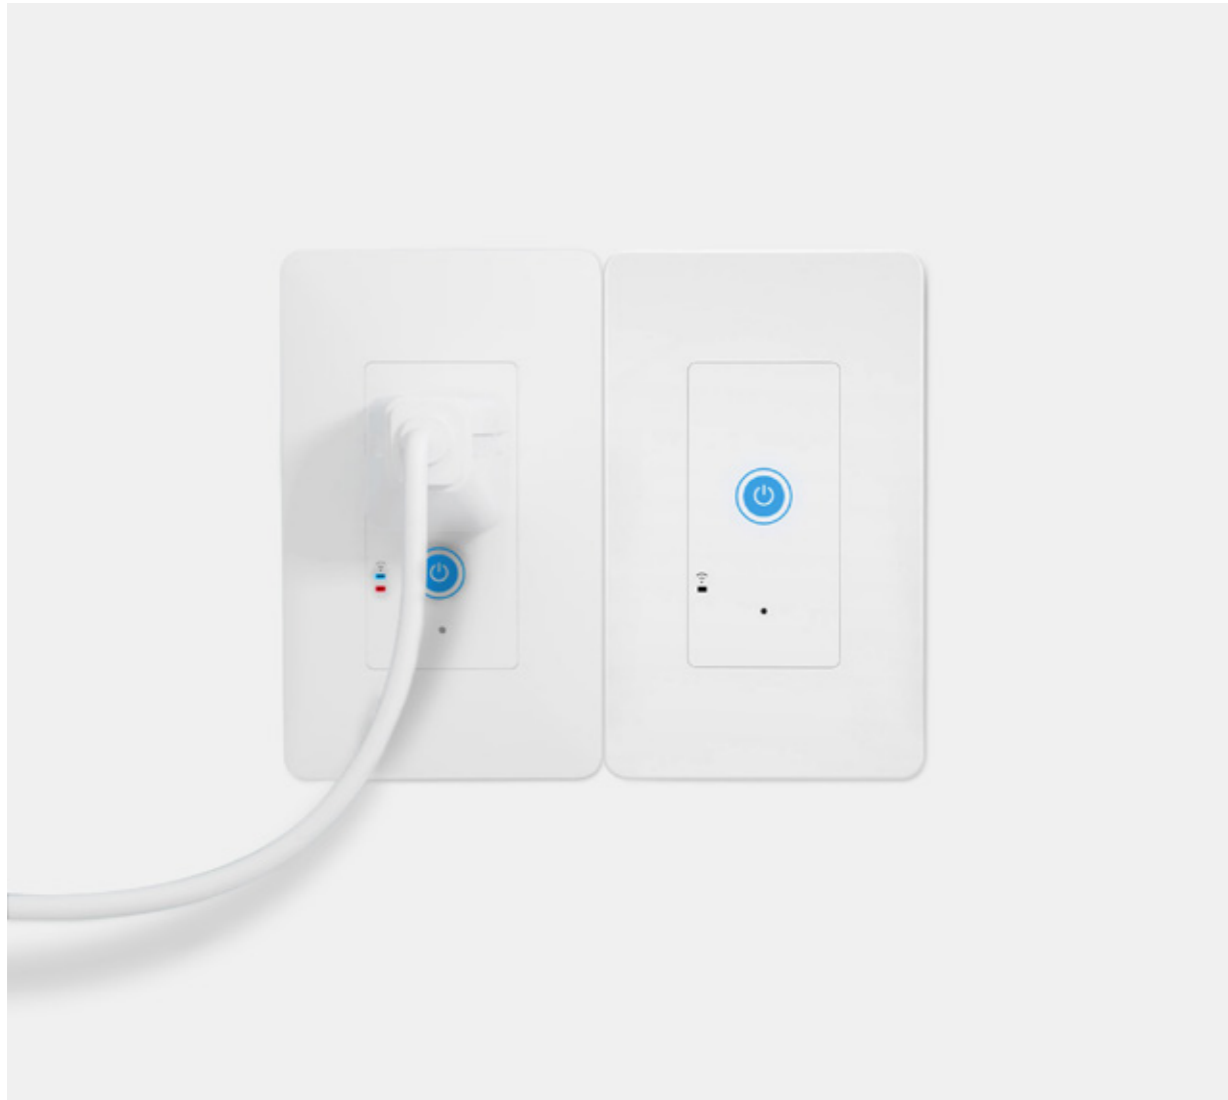

Stick-on Switch (Remote Controller)

RF Control
RF控制

Touch Control

Battery	3V x 2 (CR2032)
Wireless	433MHz
Material	PC V0 & Tempered glass panel
Box Size	88x89x18mm 96g (1C), 95g (2C), 98g (3C)

T2EU1C-RF

T2EU2C-RF

T2EU3C-RF

SMART WALL SWITCHES

IW100/101

Wi-Fi Smart Wall Socket & Switch US Type

Remote Control

Voice Control

Power Monitoring

Input	120V AC 60Hz
Output	120V AC 60Hz
Max. Load	15A/1800W
Wi-Fi	IEEE 802.11 b/g/n 2.4GHz
Material	PC V0
Box Size	120x73x38mm
	118g (IW100), 109g (IW101)