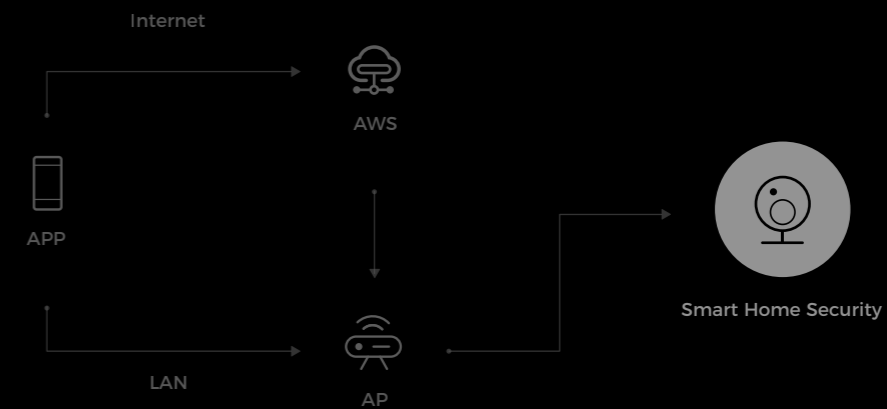

B02-F-ST64

Wi-Fi Smart LED Filament Bulb (Amber)

Remote Control

Voice Control

Stepless Dimming

Input	220-240V AC 50Hz
Screw Base	E27
CCT	1800K-5000K
Watt	7W
Lumen	700Lm
CRI	≥Ra80
ON/OFF Life	About 15000 hours
Wi-Fi	IEEE 802.11 b/g/n 2.4GHz

امنیت هوشمند

SMART HOME SECURITY

GK-200MP2-B

Wi-Fi Wireless IP Security Camera

Two-way Audio

IR Night Vision

HD

1080P HD Images