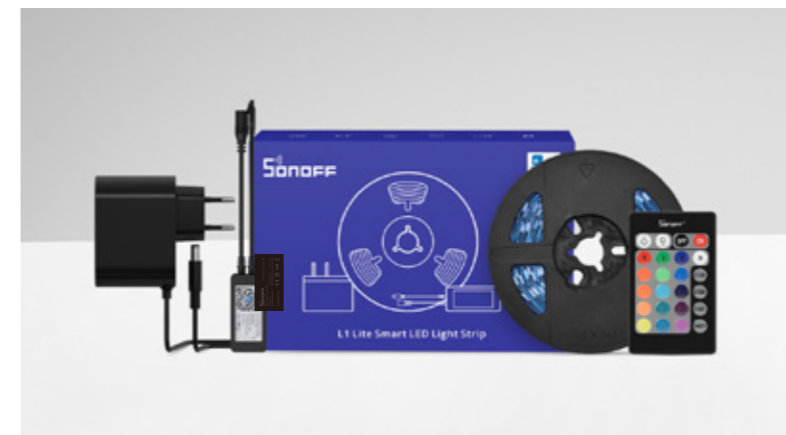

Music Reactive Mode

Waterproof

Flexible & Self-adhesive

Input	100-240V AC 50/60Hz
Output	12V DC 50/60Hz
Max. Load	2A/24W
Wi-Fi	IEEE 802.11 b/g/n 2.4GHz
Material	ABS V0
Box Size	178x173x72mm
Weight	492g (2m), 593g (5m)

2M

5M

L1 Lite-5M-EU/US

Wi-Fi Smart LED RGB Light Strip

Voice Control

Music Reactive Mode

Flexible & Self-adhesive

Input	100-240V AC 50/60Hz
Output	12V DC 50/60Hz
Max. Load	2A/24W
Wi-Fi	IEEE 802.11 b/g/n 2.4GHz
Material	ABS V0
Box Size	158x104x52mm 287g (EU), 283g (US)