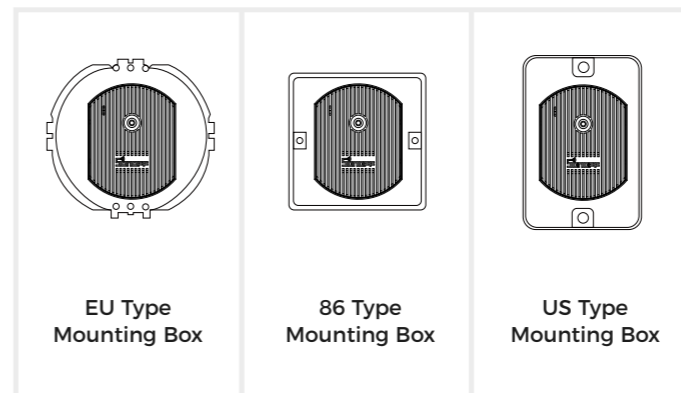

Remote Control

RF Control

Stepless Dimming

Input	100-240V AC 50/60Hz
Output	100-240V AC 50/60Hz
Max. Load	200W/Incandescent Bulb 150W/Dimmable LED
Wi-Fi	IEEE 802.11 b/g/n 2.4GHz
Material	PC V0
Box Size	65x52x36mm
Weight	45g