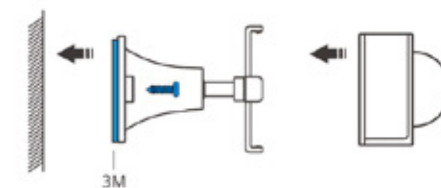

PIR3-RF

Motion Sensor

Distance	≤8m
Angle	100°
Battery	3V (CR2450)
Wireless	IEEE 802.11 b/g/n 2.4GHz & 433MHz
Material	PC V0
Box Size	38x33x42mm
Weight	21g